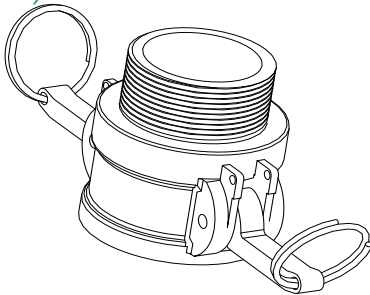

## MALE CAMLOCK B/W

(CAM)

Material Grade: 316

SIZE	PRICE
25mm	38.00
38mm	45.00
50mm	55.00
63mm	70.00
76mm	90.00
100mm	135.00

## MALE CAMLOCK > FEMALE BSP

(CAMA)

Material Grade: 316

SIZE	PRICE
12mm	9.00
18mm	9.00
25mm	11.50
31mm	15.50
38mm	19.00
50mm	25.00
63mm	52.50
76mm	66.00
100mm	75.00
150mm	206.00

## FEMALE CAMLOCK > MALE BSP

(CAMB)

Material Grade: 316

SIZE	PRICE
12mm	12.50
18mm	14.00
25mm	18.00
31mm	30.00
38mm	32.00
50mm	38.50
63mm	65.50
76mm	84.50
100mm	105.00
150mm	304.00

## MALE CAMLOCK > MALE BSP

(CAMF)

Material Grade: 316

SIZE	PRICE
12mm	13.00
18mm	14.00
25mm	18.00
31mm	23.00
38mm	28.00
50mm	38.00
63mm	55.50
76mm	69.50
100mm	104.50
150mm	320.50